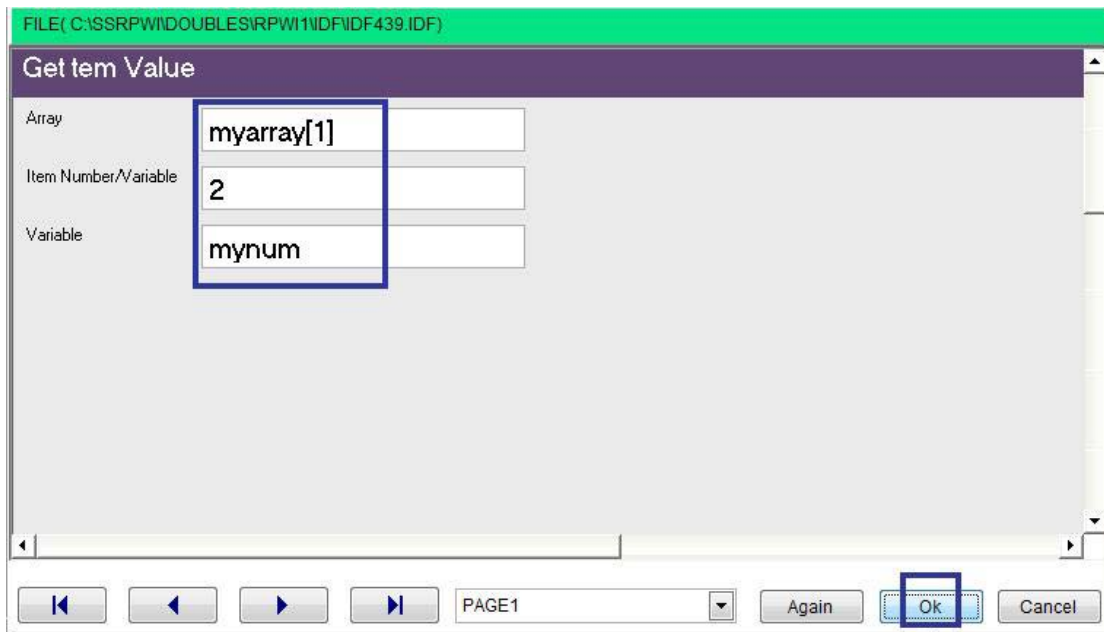

Domain (Arrays) Component (Get Item Value)

Interaction Page